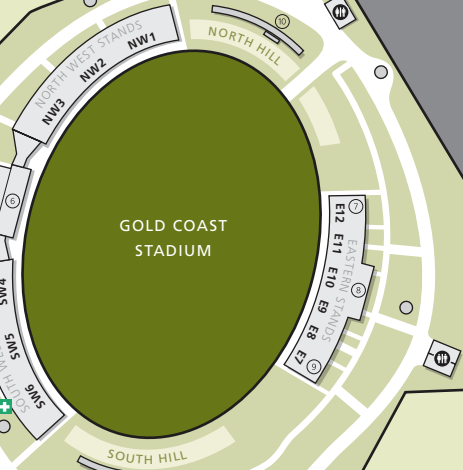

P GATE 2 CARPARK

NERANG STATION

Gold Coast Stadium parking instructions

- T** Taxi & Bus transit area
- P** General admission parking
- Disabled parking area
- No parking
- Exit direction
- Road closures
- No standing zone

Gate 2 Carpark
Best for M1 northbound

Southern Carpark
Best for M1 southbound & eastern Gold Coast suburbs.

PACIFIC MOTORWAY

PACIFIC MOTORWAY

CHISHOLM ROAD

TO PACIFIC MOTORWAY

VEHICLE FREE AREA
POST MATCH

NERANG-BROADBEACH ROAD

VEHICLE FREE AREA
POST MATCH

SOUTHERN CARPARK

ALABASTER DRIVE

SOUTHERN GATES

NERANG RIVER

ROSS STREET

BIRMINGHAM ROAD

PAPPAS WAY

PLATEAU CR

NIELSENS ROAD

TO PACIFIC MOTORWAY